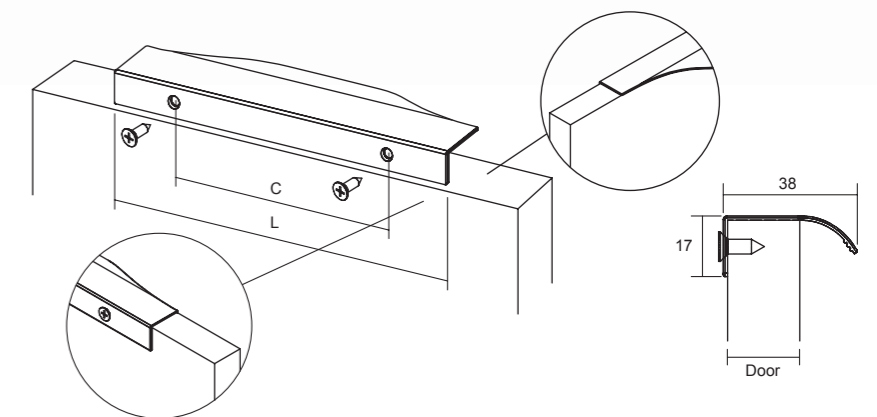

0254

**NOMA**

ALUMINIUM

**Finishes**

- Anodized bright
- Stainless steel look
- Antique bronze

02	24	613	C	L	↓	☐	Door
Anodized bright	Stainless steel look	Antique bronze					
0254128L02	0254128L24	0254128L613	128	200	2	25	19
0254256L02	0254256L24	0254256L613	256	350	2	25	19