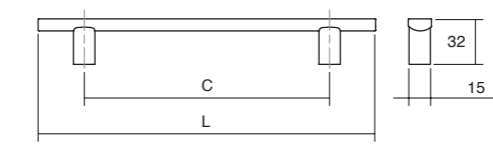

0239

ARA W

ALUMINIUM + WOOD

Finishes

- Stainless steel look + Oak
- Stainless steel look + Walnut

24 + 16		24 + 17		C	L	↓	📦
Stainless steel look + Oak	Stainless steel look + Walnut	Stainless steel look + Oak	Stainless steel look + Walnut				
0239160N2416	0239160N2417	160	220	2	25		
0239224N2416	0239224N2417	224	284	2	25		