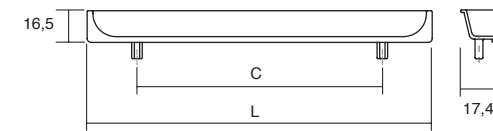

0094

HIDE

ZAMAK

Finishes	←→	o — o
Polished chrome	90 mm	64 mm
Brushed nickel	180 mm	128 mm
Brushed gold		
Matt white		
Matt black		

01	23	28 NEW!	M1	M2	C	L	↓	📦
Polished chrome	Brushed nickel	Brushed gold	Matt white	Matt black				
0094090Z01	0094090Z23	0094090Z28	0094090ZM1	0094090ZM2	64	90	2	25
0094180Z01	0094180Z23	0094180Z28	0094180ZM1	0094180ZM2	128	180	2	25