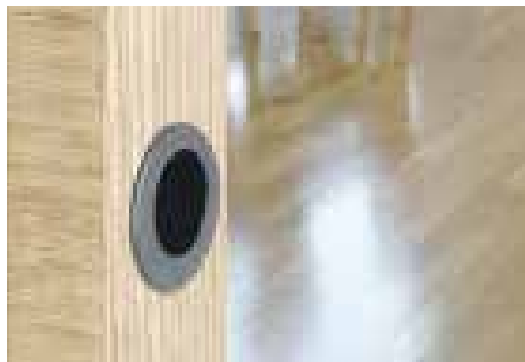

## Sliding Door Flush Pulls

96760-38

96785-38

Ref. No.	Box
96760-38	10
96785-38	10

Affix with adhesive (not included) • AISI 304 Stainless Steel with a brushed finish

## Sliding Door Flush Finger Pulls

Ref. No.	Box
90-38	10

Affix with adhesive (not included) • AISI 304 Stainless Steel with a brushed finish