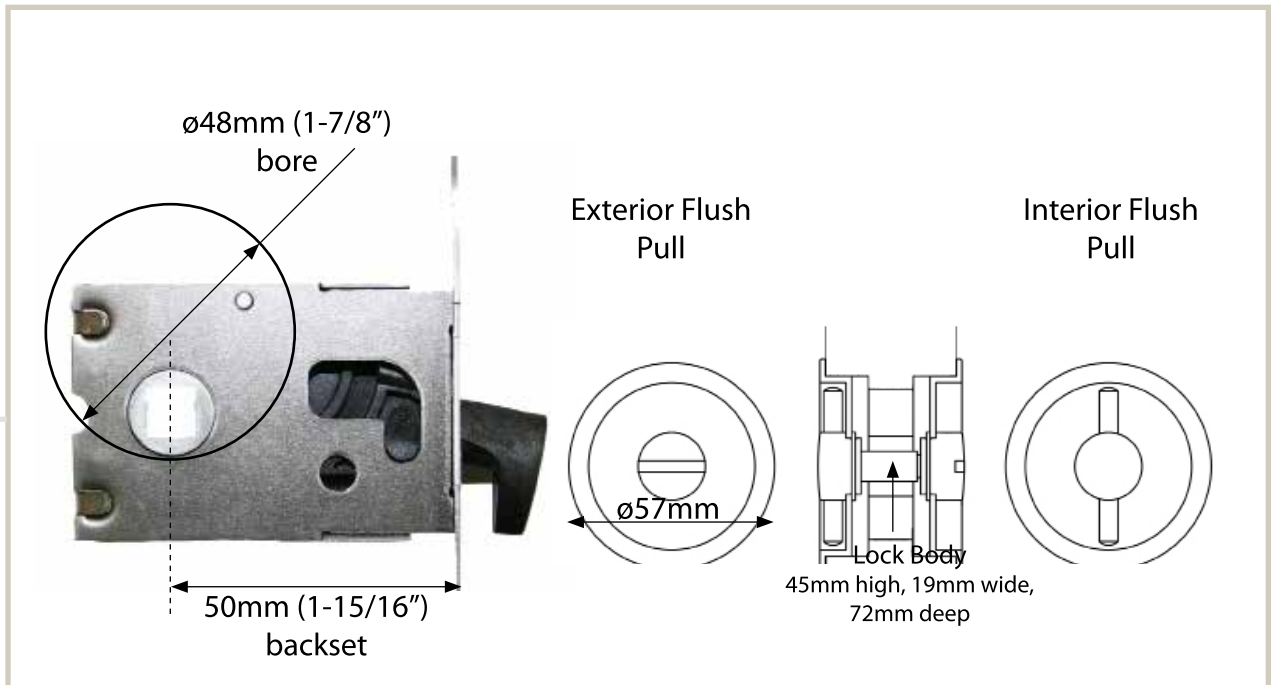

## Round Sliding Door Privacy

Ref. No.	Door Thickness mm	Door Thickness inches	Box
96900-38	cut to fit - 35mm to 60mm	cut to fit - 1-3/8" to 2-3/8"	1

AISI 304 Stainless Steel with a brushed finish