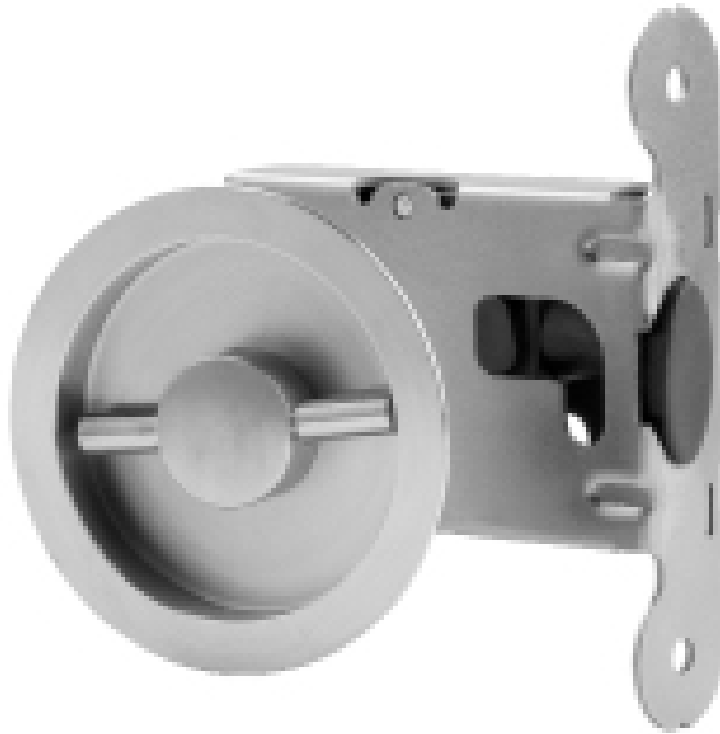

## Round Sliding Door Privacy

Ref. No.	Door Thickness mm	Door Thickness inches	Box
96900-38	cut to fit - 35mm to 60mm	cut to fit - 1-3/8" to 2-3/8"	1

AISI 304 Stainless Steel with a brushed finish