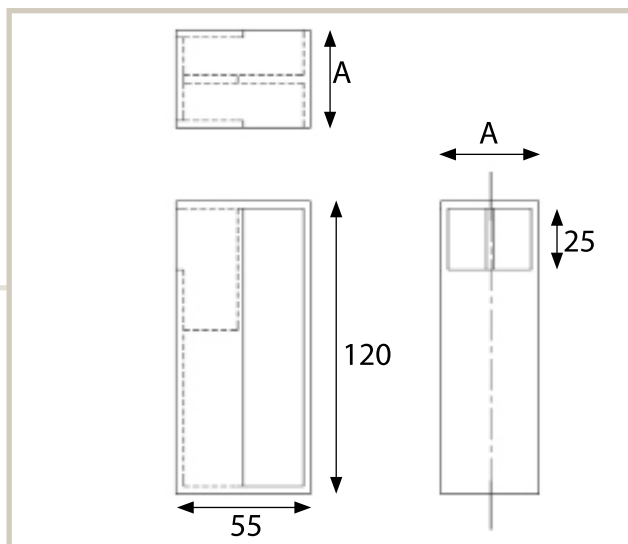

Sliding Door Pulls

Ref. No.	A mm	A inches	Box
96435-38	35	1-3/8	1
96440-38	40	1-9/16	1
96445-38	45	1-3/4	1

A = Door width

Affix with adhesive (not included) • AISI 304 Stainless Steel with a brushed finish