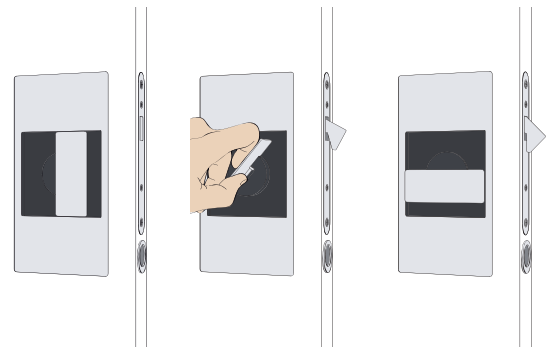

96900 Series

Slide Lock & Slide Handle

96930-38

96920-38

96920-38

96920-38 Slide Lock

96930-38 Slide Handle

Ref. No	Hmm	H inches	Wmm	D1mm	D2mm
96920-38	180	7-1/16	90	2	9.5
96930-38	180	7-1/16	90	2	9.5

Thimble included . Stainless Steel