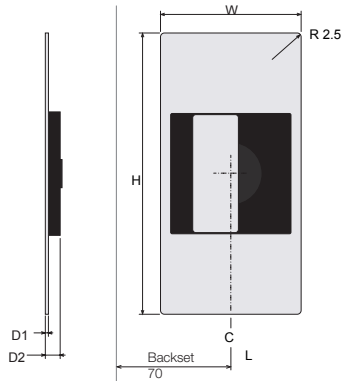

96900 Series

Slide Lock & Slide Handle

96930-38

96920-38

96920-38

96920-38 Slide Lock

96930-38 Slide Handle

Ref. No	Hmm	H inches	Wmm	D1mm	D2mm
96920-38	180	7-1/16	90	2	9.5
96930-38	180	7-1/16	90	2	9.5