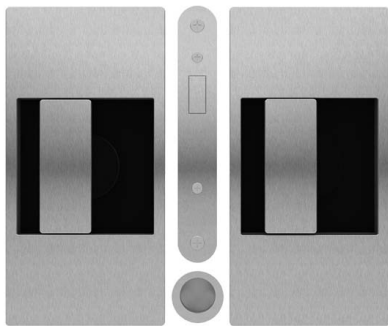

96900 Series

Slide Lock & Slide Handle

96930-38

96920-38

96920-38

96920-38 Slide Lock

96930-38 Slide Handle

Ref. No	Hmm	H inches	Wmm	D1mm	D2mm
96920-38	180	7-1/16	90	2	9.5
96930-38	180	7-1/16	90	2	9.5

Thimble included . Stainless Steel