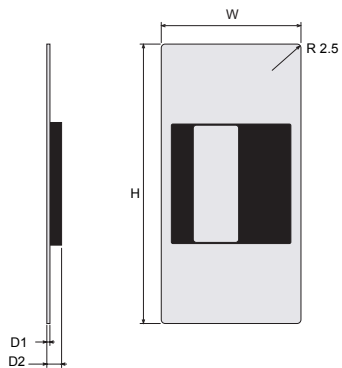

96900 Series

Slide Lock & Slide Handle

96930-38

96920-38

96920-38

96920-38 Slide Lock

96930-38 Slide Handle

Ref. No	Hmm	H inches	Wmm	D1mm	D2mm
96920-38	180	7-1/16	90	2	9.5
96930-38	180	7-1/16	90	2	9.5