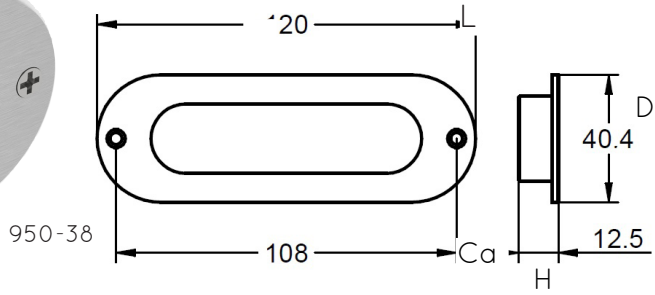

Flush Pulls

85/50-144

85/40-144

Ref. No	L mm	L Inches	H mm	C a mm	C b mm	D mm
810-38	180	7-1/16	60	165	45	19
840-38	128	5	83	110	65	19
920-38	65	2-9/16	65	40	-	14
930-38	90	3-9/16	90	80	-	21
950-38	120	4-3/4	41	108	-	13
50-96	140	5-1/2	40-45	128	-	16
85/40-144	40	1-9/16	12	35	40	40
85/50-144	50	1-15/16	12	42	50	50

Fasteners Included: #6x 14mm wood screw • Stainless Steel