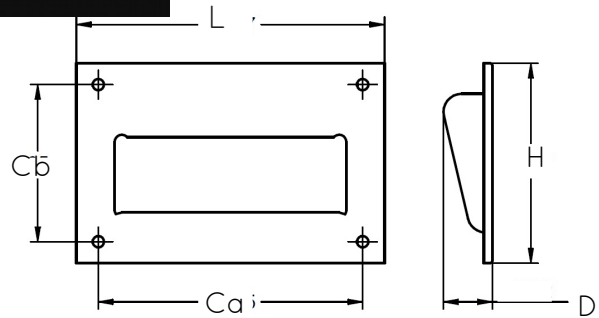

# Flush Pulls

810-38

840-38

810-38

50-96

Fasteners Included: #6x 14mm wood screw • Stainless Steel