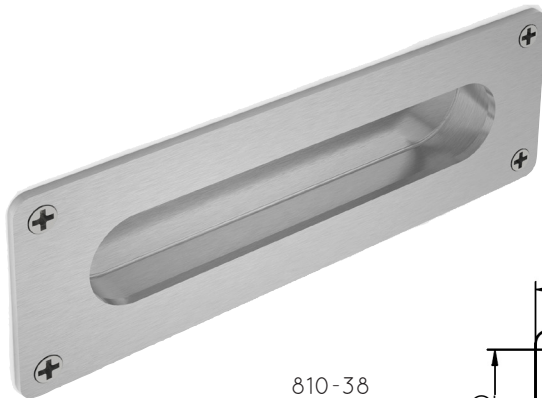

# Flush Pulls

810-38

840-38

810-38

50-96

Fasteners Included: #6x 14mm wood screw • Stainless Steel