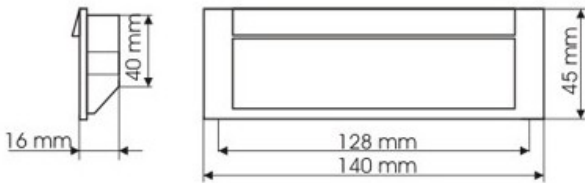

# Flush Pulls

810-38

840-38

810-38

50-96

Fasteners Included: #6x 14mm wood screw • Stainless Steel