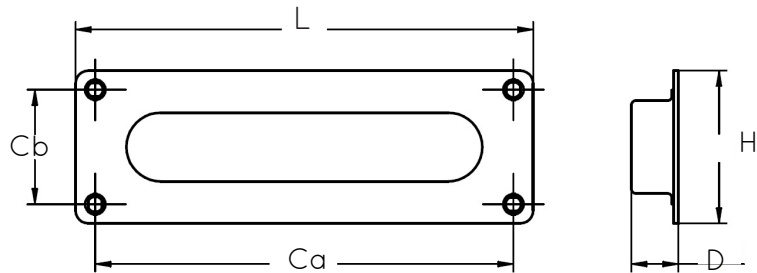

# Flush Pulls

810-38

840-38

810-38

50-96

Fasteners Included: #6x 14mm wood screw • Stainless Steel