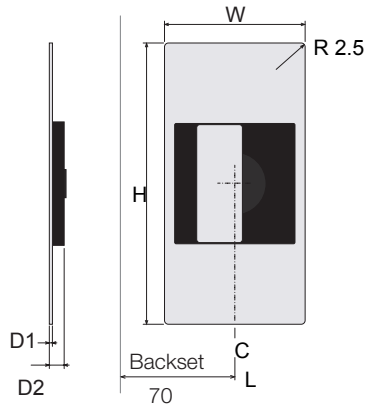

Slide Lock & Slide Handle

96920-38

96930-38

96920-38

96920-38 Slide Lock

Door thickness = 35mm-40mm, 1-3/8" - 1-9/16"

96930-38 Slide Handle

Ref. No	Hmm	H inches	Wmm	D1mm	D2mm
96920-38	180	7-1/16	90	2	9.5
96930-38	180	7-1/16	90	2	9.5