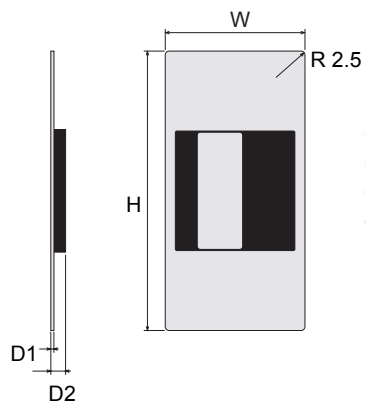

Slide Lock & Slide Handle

96920-38

96930-38

96920-38

96920-38 Slide Lock

Door thickness = 35mm-40mm, 1-3/8" - 1-9/16"

96930-38 Slide Handle

Ref. No	Hmm	H inches	Wmm	D1mm	D2mm
96920-38	180	7-1/16	90	2	9.5
96930-38	180	7-1/16	90	2	9.5