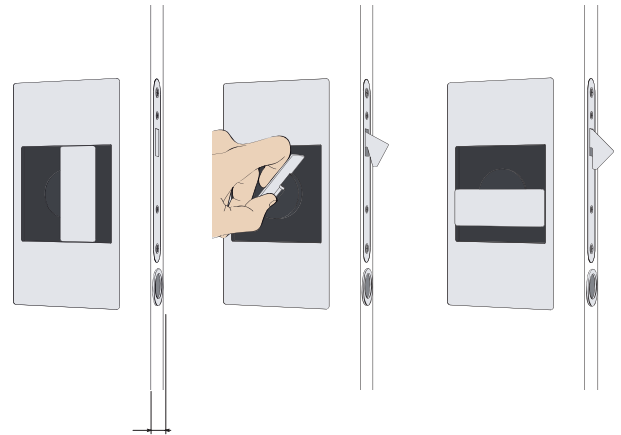

Slide Lock & Slide Handle

96920-38

96930-38

96920-38

96920-38 Slide Lock

Door thickness = 35mm-40mm, 1-3/8" - 1-9/16"

96930-38 Slide Handle

Ref. No	Hmm	H inches	Wmm	D1mm	D2mm
96920-38	180	7-1/16	90	2	9.5
96930-38	180	7-1/16	90	2	9.5

Thimble included . Stainless Steel