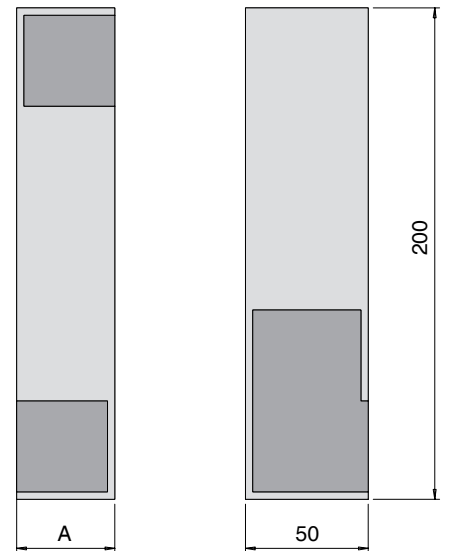

Kube Pocket Door Handle

Ref. No	A mm	A inches	Box
96535-38	35	1-3/8	1
96540-38	40	1-9/16	1
96545-38	45	1-3/4	1

Affix with adhesive (not included) • AISI 304 Stainless Steel