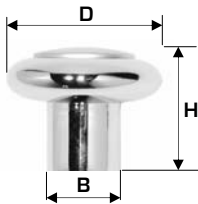

Ref. No.	øD mm	øB mm	C mm	H mm	L mm	L Inches	Box Qty.
1983-12-35	30	14		24			25
1984-12-35	34	15		26			25
33128-192			128	25	143	3-7/16	25
37096-192			96	23	113	4-7/16	25
37128-192			128	23.5	145	5-11/16	25
5100-192			96	34	118	4-5/8	25
5159-192			128	34	150	5-7/8	25
5200-192			96	23	130	5-1/8	25
5203-192			64	23	98	3-7/8	25
65032E2-12-117	6		32	26	44	1-3/4	25
65096D2-12-117	6		96	26	121	4-3/4	25
68096D2-12-117	6		96	26	121	4-3/4	25

Finish Codes	
12	Gold on Brass
35	Gold Satin on Brass
117	Gold on Steel
192	Gold on Mazac

FASTENERS INCLUDED: M4 x 25

MATERIAL/FINISH: See above.