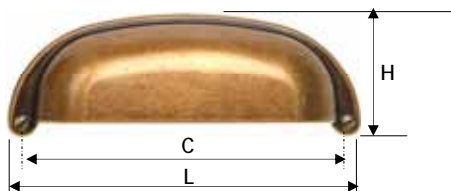

23012

23022

23344

23347

23035

23341

23032

23342

23055

Ref. No.	C mm	Depth mm	H mm	L mm	L Inches	Box Qty.
23012-78	32	17	52	80	3-1/8	25
23022-78	64	1	29	78	3-1/16	25
23035-78	64	18	32	74	2-15/16	25
23032-78	96	21	35	105	4-1/8	25
23055-78	128	20	51	138	5-7/16	25
23341-78	64	34	45	96	3-3/4	25
23342-78	64	34	45	96	3-3/4	25
23344-78		95	101	34	1-5/16	25
23347-78		36	54	34	1-5/16	25

FASTENERS INCLUDED: M4 x 25 (23344 & 23347 also include nails)
 MATERIAL: Mazac