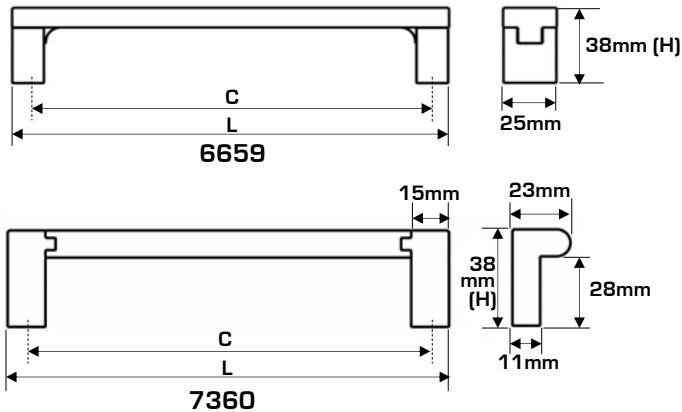

5300 - 5361
Stained Beech

6659 - 6663
Stained Beech

7160
Unfinished Beech

7261
Unfinished Beech

7360
Unfinished Beech

7261 Side View

7360 Side View

7460
Unfinished Beech

All wood items supplied in ready-to-stain, unfinished beech or beech with a clear-coat lacquer (add L to Ref. No.) Not supplied in other stains shown.

Ref. No.	C mm	W mm	H mm	L mm	L Inches	Box Qty.
5300-2009-95	96	20	29	108	4-1/4	25
5359-2009-95	128	20	29	140	5-1/2	25
5360-2009-95	160	20	29	172	6-3/4	25
5361-2009-95	192	20	29	204	8-1/16	25
6659-2009-95	128	25	38	143	5-5/8	25
6660-2009-95	160	25	38	175	6-7/8	25
6661-2009-95	192	25	38	207	8-1/8	25
6663-2009-95	251	25	38	266	10-1/2	25
7160-2009-95	160	∅16	37	171	6-3/4	25
7261-2009-95	192	27	33	205	8-1/16	25
7360-2009-95	160	23	39	175	6-7/8	25
7460-2009-95	160	13	35	174	6-7/8	25