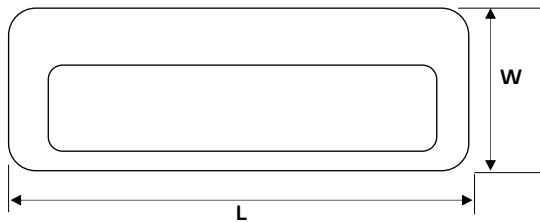

72-41-211

72-35-211

72-12-223

69-12-223

59-160-35

Ref. No.	INSET			OVERALL		Box Qty.
	L mm	W mm	D mm	L mm	W mm	
59-160-35	74	26	11	80	32	25
69-12-223	∅35		13	45	45	25
72-12-223	80	35	14	90	43	25
72-35-211	80	35	14	90	43	25
72-41-211	80	35	14	90	43	25

Material/Finish Codes

12	Gold on Brass	160	Black on Steel
35	Gold Satin on Brass	211	Black Plastic
41	Chrome on Brass	223	Dark Brown Plastic

FASTENERS NOT INCLUDED

MATERIAL/FINISH: See above.