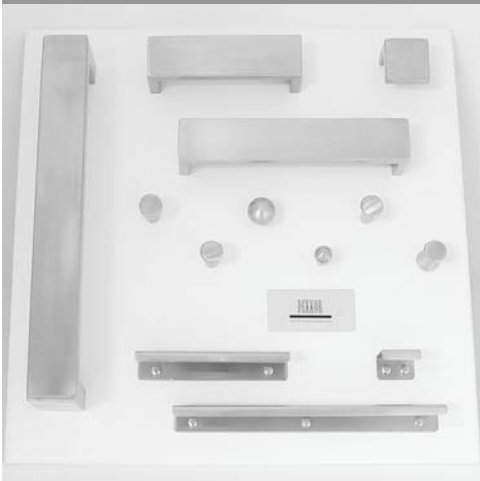

SB215

Bow & D Handles & Round Knobs

SB230

Knobs

SB225

Bar Handles & Cylindrical Knobs

SB910

New Door & Appliance Handles

SB510

Hooks & Doorstops

SB900

Door & Appliance Handles

SB270

BIG, In & Long Knob Series

SB245

Classic & New Handles & Knobs

SB250

KUBE Series Handles & Knobs