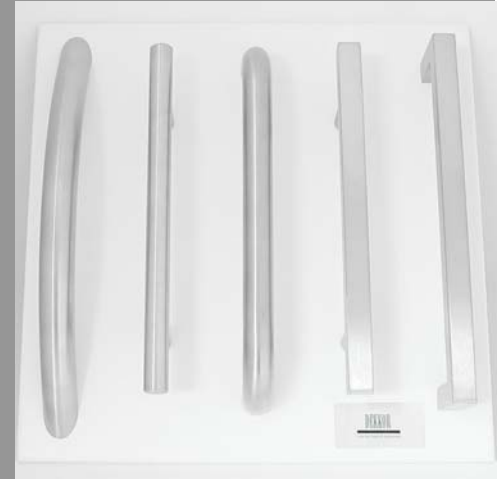

SB215

Bow & D Handles & Round Knobs

SB230

Knobs

SB225

Bar Handles & Cylindrical Knobs

SB910

New Door & Appliance Handles

SB510

Hooks & Doorstops

SB900

Door & Appliance Handles

SB270

BIG, In & Long Knob Series

SB245

Classic & New Handles & Knobs

SB250

KUBE Series Handles & Knobs