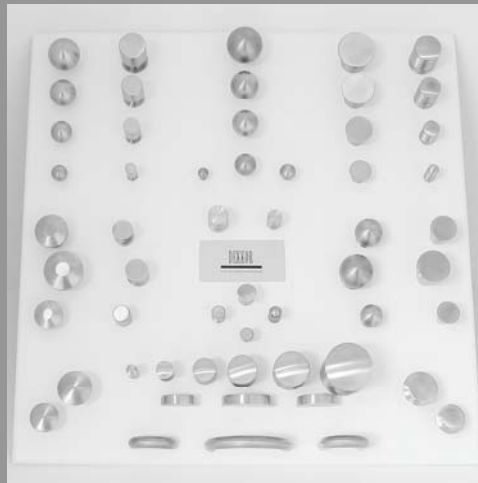

SB215

Bow & D Handles & Round Knobs

SB230

Knobs

SB225

Bar Handles & Cylindrical Knobs

SB910

New Door & Appliance Handles

SB510

Hooks & Doorstops

SB900

Door & Appliance Handles

SB270

BIG, In & Long Knob Series

SB245

Classic & New Handles & Knobs

SB250

KUBE Series Handles & Knobs