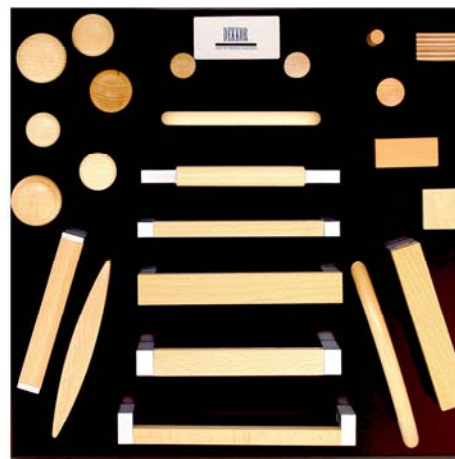

SB500
Doorstops

SB610
Aluminum

SB410
Ceramic

SB730
Antique Roma

SB730C
Antique & Modanera Mix

SB750
Modanera

SB750C
Brushed Nickel

SB810
Lacquered Wood

SB725C
Aluminum/Chrome/Chrome Satin Finish