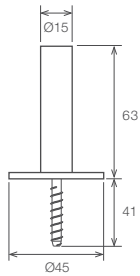

# Straight Bannister Support

Ref. No.	Ø mm	L mm	L inches	
63120-38	15	63	2-1/2	10