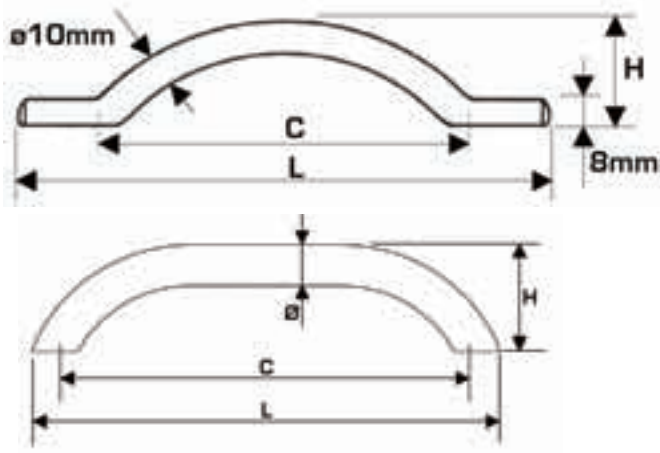

9200 - 9259

4660 - 4661

Ref. No.	C mm	H mm	L mm	L Inches	Box Qty.
9203-38	64	30	109	4-5/16	25
9200-38	96	33	142	5-9/16	25
9259-38	128	35	173	6-13/16	25
4660-38	160	41	180	7-1/16	10
4661-38	192	40	212	8-3/8	10

FASTENERS INCLUDED: M4 x 25

MATERIAL/FINISH: AISI 303 Solid Stainless Steel/Brushed