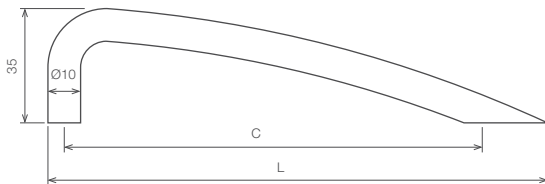

# Slanted Bow Handles 9500 Series Ø10mm

Ref. No.	C mm	L mm	L inches	
9500-38	96	118	4-5/8	25
9559-38	128	153	6	25
9560-38	160	196	7-11/16	25