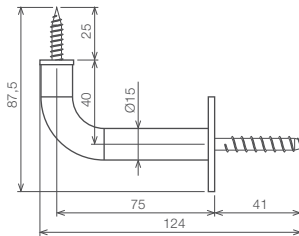

Curved Bannister Support

Ref. No.	Ø mm	L mm	L inches	
63110-38	15	75	2-15/16	10