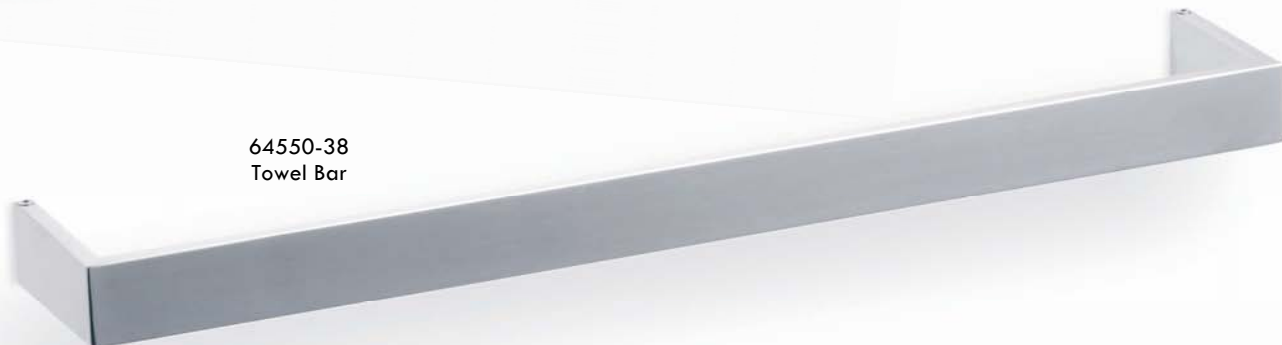

BIG Series Bath Accessories

64450-38
Towel Bar

64550-38
Towel Bar

Ref. No.	C/Cmm	Xmm	Xinches	
64450-38	390	400	15-3/4	1
64550-38	590	600	23-5/8	1

64650-38
Shelf

Frosted glass shelf included

Ref. No.	
64650-38	1