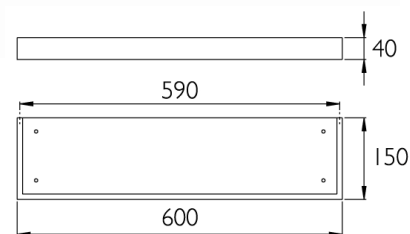

BIG Series Bath Accessories

64450-38
Towel Bar

64550-38
Towel Bar

Ref. No.	C/Cmm	Xmm	Xinches	
64450-38	390	400	15-3/4	1
64550-38	590	600	23-5/8	1

64650-38
Shelf

Frosted glass shelf included

Ref. No.	
64650-38	1