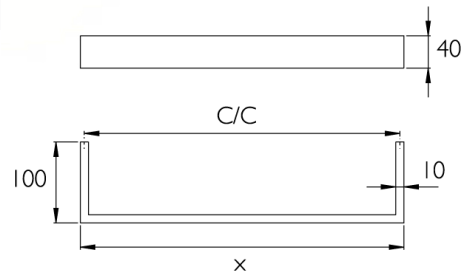

BIG Series Bath Accessories

64450-38
Towel Bar

64550-38
Towel Bar

Ref. No.	C/Cmm	Xmm	Xinches	
64450-38	390	400	15-3/4	1
64550-38	590	600	23-5/8	1

64650-38
Shelf

Frosted glass shelf included

Ref. No.	
64650-38	1