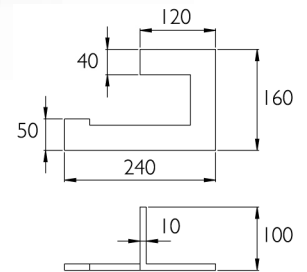

BIG Series Bath Accessories

61150-38
Toilet Tissue Holder

1050-38
Hook

Ref. No.	
61150-38	1
1050-38	1

61650-38
Toilet Brush & Holder

Wall mount is included

61450-38
Hand Towel Holder

Ref. No.	
61450-38	1
61650-38	1