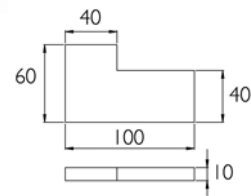

BIG Series Bath Accessories

61150-38
Toilet Tissue Holder

1050-38
Hook

Ref. No.	
61150-38	1
1050-38	1

61650-38
Toilet Brush & Holder

Wall mount is included

61450-38
Hand Towel Holder

Ref. No.	
61450-38	1
61650-38	1