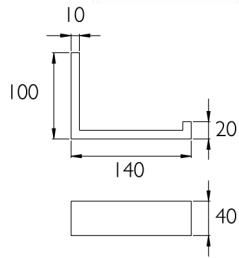

BIG Series Bath Accessories

61150-38
Toilet Tissue Holder

1050-38
Hook

Ref. No.	
61150-38	1
1050-38	1

61650-38
Toilet Brush & Holder

Wall mount is included

61450-38
Hand Towel Holder

Ref. No.	
61450-38	1
61650-38	1