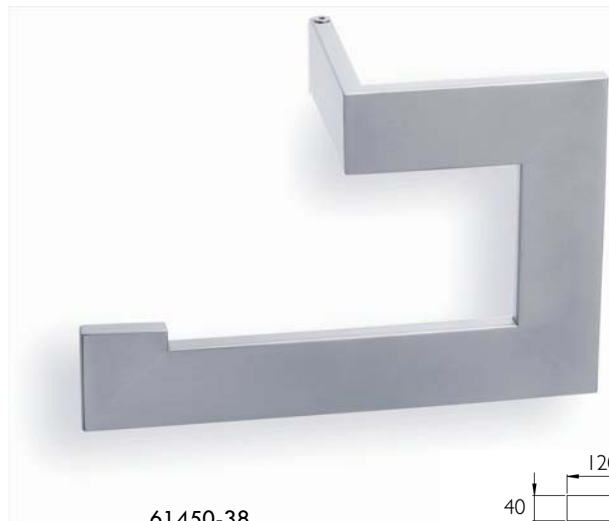

BIG Series Bath Accessories

61150-38
Toilet Tissue Holder

1050-38
Hook

Ref. No.	
61150-38	1
1050-38	1

61650-38
Toilet Brush & Holder

Wall mount is included

61450-38
Hand Towel Holder

Ref. No.	
61450-38	1
61650-38	1