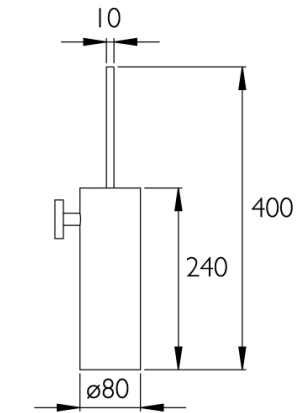

BIG Series Bath Accessories

61150-38
Toilet Tissue Holder

1050-38
Hook

Ref. No.	
61150-38	1
1050-38	1

61650-38
Toilet Brush & Holder

Wall mount is included

61450-38
Hand Towel Holder

Ref. No.	
61450-38	1
61650-38	1