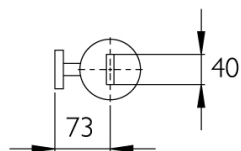

BIG Series Bath Accessories

61150-38
Toilet Tissue Holder

1050-38
Hook

Ref. No.	
61150-38	1
1050-38	1

61650-38
Toilet Brush & Holder

Wall mount is included

61450-38
Hand Towel Holder

Ref. No.	
61450-38	1
61650-38	1