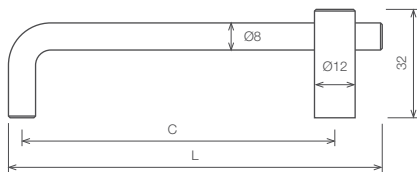

Adjustable Pedestal 8600 Series Ø8mm

Ref. No.	C mm	L mm	L inches	
8603-38	64	83	3-1/4	25
8600-38	96	118	4-5/8	25
8659-38	128	152	6	25