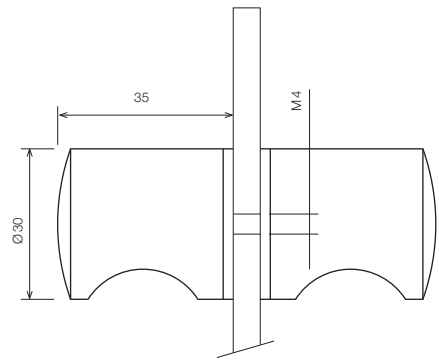

# Knobs for Glass Doors

Ref. No. 

65110-38 1

Ref. No. 

65120-38 1