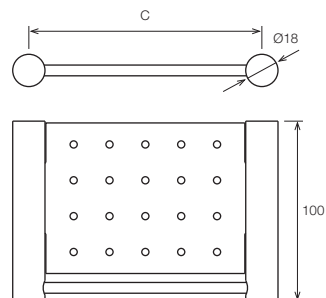

# Perforated Shelves

Ref. No.	C mm	
62104-38	170	1
62106-38	320	1

# Perforated Corner Shelves

Ref. No.	
62002-38	1