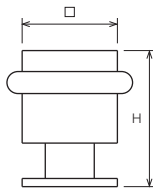

# KUBE Doorstops

| Ref. No. | □ D | H mm |  |
|----------|-----|------|---|
| 74420-38 | 20  | 35   | 25  |
| 74435-38 | 35  | 50   | 10  |