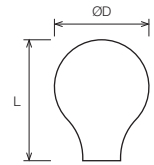

Stainless Steel Knobs

Ref. No.	Ø D	L mm	
9610-38	20	26	25
9612-38	25	32	25

Ref. No.	Ø D	L mm	
9620-38	16	32.5	25
9622-38	20	37.5	25
9624-38	25	41.5	25