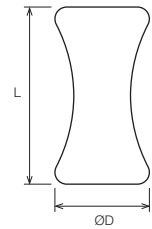

# Stainless Steel Knobs

Ref. No.	Ø D	L mm	
9630-38	15	32.5	25
9632-38	20	37.5	25
9634-38	25	41.5	25

Ref. No.	Ø D	L mm	
9640-38	15	32.5	25
9642-38	20	37.5	25
9644-38	25	41.5	25