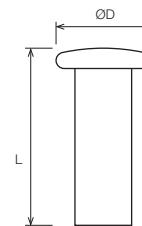

Stainless Steel Knobs

Ref. No.	Ø D	L mm	
9650-38	15	32.5	25
9652-38	20	37.5	25
9654-38	25	41.5	25

Ref. No.	Ø D	L mm	
9660-38	15	32.5	25
9662-38	20	37.5	25
9664-38	25	41.5	25