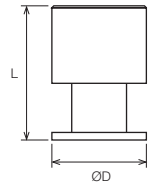

# Stainless Steel Knobs

Ref. No.	Ø D	L mm	
9372-38	10	24	25
9374-38	15	29.5	25
9376-38	20	33	25
9378-38	25	35.5	25

Ref. No.	Ø D	L mm	
9382-38	10	24	25
9384-38	15	25.5	25
9386-38	20	33.5	25
9388-38	25	35	25