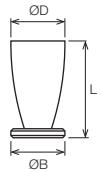

# Stainless Steel Knobs

Ref. No.	Ø D	Ø B	L mm	
9305-38	12	12	21.5	25

Ref. No.	Ø D	Ø B	L mm	
9308-38	11	11	25	25