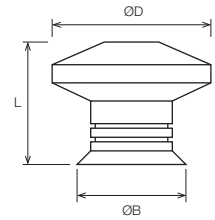

Stainless Steel Knobs

Ref. No.	Ø D	Ø B	L mm	
9312-38	25	18	20	25
9314-38	30	21	23	25
9316-38	35	24	27	25

Ref. No.	Ø D	L mm	
9741-38	10	24	25
9742-38	15	26	25
9743-38	20	28	25
9744-38	25	30	25
9745-38	30	33	25
9747-38	40	48	10
9749-38	50	44	2