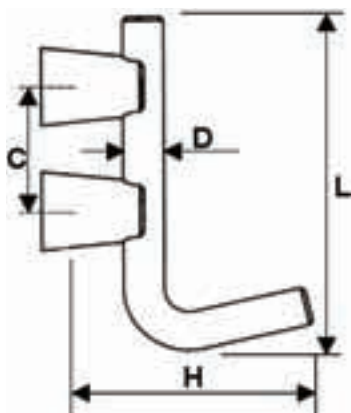

1014-Rack

1012

1011

9338-Rack

1014 Rack & 9338 Rack

1014 side view

9338 side view

1011 & 1012

| Ref. No. | C mm | D | H | L mm | L Inches | Box Qty. |
|-------------|------|-----|----|------|----------|----------|
| 1011-38 | 32 | ø10 | | 167 | 6-9/16 | 5 |
| 1012-38 | 32 | ø10 | 66 | 86 | 3-3/8 | 10 |
| 1014-38Rack | | | | | | 1 |
| 9338-38Rack | | | | | | 1 |

FASTENERS INCLUDED: Hardware Kit

MATERIAL/FINISH: AISI 303 Solid Stainless Steel/Brushed