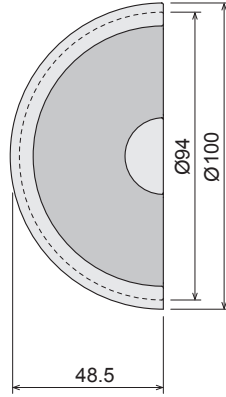

Black

Pocket Door Collection

96140SQEDGE-386

96140-386

96045-386

96645SQEDGE-386

Ref. No.	A mm	A inches	B mm	Box
96035 - 386	35	1-3/8	39	1
96040 - 386	40	1-9/16	44	1
96045 - 386	44.5	1-3/4	48.5	1

NEW Size!

NEW!

Ref. No.	A mm	A inches	Box
96135SQEDGE - 386	35	1-3/8	1
96140SQEDGE - 386	40	1-9/16	1
96145SQEDGE - 386	44.5	1-3/4	1

Ref. No.	A mm	A inches	Box
96635SQEDGE - 386	35	1-3/8	1
96640SQEDGE - 386	40	1-9/16	1
96645SQEDGE - 386	44.5	1-3/4	1

Ref. No.	A mm	A inches	Box
96135 - 386	35	1-3/8	1
96140 - 386	40	1-9/16	1

Adhesive
bonding adhesive &
elastic sealant
e.g., Sikabond Construction
Adhesive

386 = Black Powder Coating
A = Door width

Affix with adhesive (not included) • AISI 304 Stainless Steel