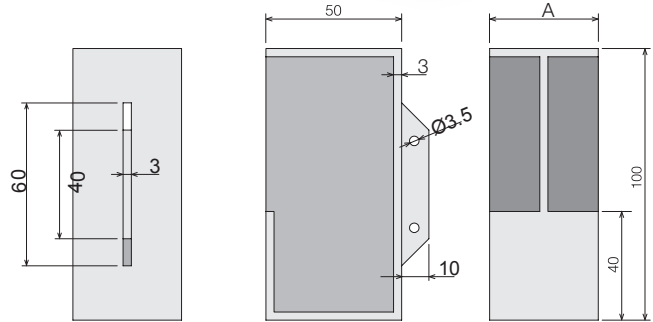

Black

Pocket Door Collection

96140SQEDGE-386

96140-386

96045-386

96645SQEDGE-386

Ref. No.	A mm	A inches	B mm	Box
96035 - 386	35	1-3/8	39	1
96040 - 386	40	1-9/16	44	1
96045 - 386	44.5	1-3/4	48.5	1

NEW Size!

NEW!

Ref. No.	A mm	A inches	Box
96135SQEDGE - 386	35	1-3/8	1
96140SQEDGE - 386	40	1-9/16	1
96145SQEDGE - 386	44.5	1-3/4	1

Ref. No.	A mm	A inches	Box
96635SQEDGE - 386	35	1-3/8	1
96640SQEDGE - 386	40	1-9/16	1
96645SQEDGE - 386	44.5	1-3/4	1

Ref. No.	A mm	A inches	Box
96135 - 386	35	1-3/8	1
96140 - 386	40	1-9/16	1

Adhesive
bonding adhesive &
elastic sealant
e.g., Sikabond Construction
Adhesive

386 = Black Powder Coating
A = Door width

Affix with adhesive (not included) • AISI 304 Stainless Steel