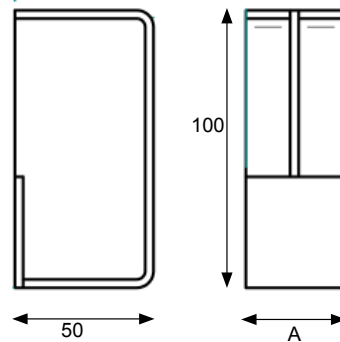

Black

Pocket Door Collection

96140SQEDGE-386

96140-386

96045-386

96645SQEDGE-386

Ref. No.	A mm	A inches	B mm	Box
96035 - 386	35	1-3/8	39	1
96040 - 386	40	1-9/16	44	1
96045 - 386	44.5	1-3/4	48.5	1

NEW Size!

NEW!

Ref. No.	A mm	A inches	Box
96135SQEDGE - 386	35	1-3/8	1
96140SQEDGE - 386	40	1-9/16	1
96145SQEDGE - 386	44.5	1-3/4	1

Ref. No.	A mm	A inches	Box
96635SQEDGE - 386	35	1-3/8	1
96640SQEDGE - 386	40	1-9/16	1
96645SQEDGE - 386	44.5	1-3/4	1

Ref. No.	A mm	A inches	Box
96135 - 386	35	1-3/8	1
96140 - 386	40	1-9/16	1

Adhesive
bonding adhesive &
elastic sealant
e.g., Sikabond Construction
Adhesive

386 = Black Powder Coating
A = Door width

Affix with adhesive (not included) • AISI 304 Stainless Steel