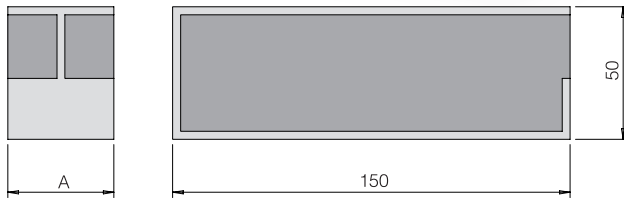

Black

Pocket Door Collection

96140SQEDGE-386

96140-386

96045-386

96645SQEDGE-386

Ref. No.	A mm	A inches	B mm	Box
96035 - 386	35	1-3/8	39	1
96040 - 386	40	1-9/16	44	1
96045 - 386	44.5	1-3/4	48.5	1

NEW Size!

NEW!

Ref. No.	A mm	A inches	Box
96135SQEDGE - 386	35	1-3/8	1
96140SQEDGE - 386	40	1-9/16	1
96145SQEDGE - 386	44.5	1-3/4	1

Ref. No.	A mm	A inches	Box
96635SQEDGE - 386	35	1-3/8	1
96640SQEDGE - 386	40	1-9/16	1
96645SQEDGE - 386	44.5	1-3/4	1