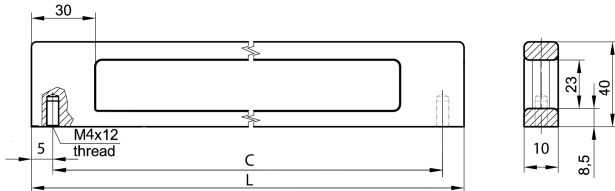

Pinstripe Collection

Cabinet Handle

Ref. No.	C mm	L mm	L inches	
25700-950	96	106	4-3/16	25
25759-950	128	138	5-7/16	25
25760-950	160	170	6-11/16	25
25761-950	192	202	7-15/16	25
25762-950	224	234	9-3/16	10
25765-950	320	330	13	10
25767-950	384	394	15-1/2	10

Appliance Handle

This may also be used as a one-sided door handle with Kit 2 on page 54 of our stainless steel catalogue.

Ref. No.	C mm	C/2 mm	L mm	L inches
26300EXT-38	300	-	320	12-5/8
26500EXT-38	500	-	520	20-1/2
26800EXT-38	800	400	820	32-5/16