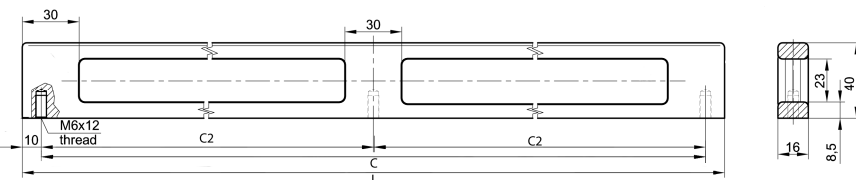

Pinstripe Collection

Cabinet Handle

Ref. No.	C mm	L mm	L inches	
25700-950	96	106	4-3/16	25
25759-950	128	138	5-7/16	25
25760-950	160	170	6-11/16	25
25761-950	192	202	7-15/16	25
25762-950	224	234	9-3/16	10
25765-950	320	330	13	10
25767-950	384	394	15-1/2	10

Appliance Handle

This may also be used as a one-sided door handle with Kit 2 on page 54 of our stainless steel catalogue.

Ref. No.	C mm	C/2 mm	L mm	L inches
26300EXT-38	300	-	320	12-5/8
26500EXT-38	500	-	520	20-1/2
26800EXT-38	800	400	820	32-5/16