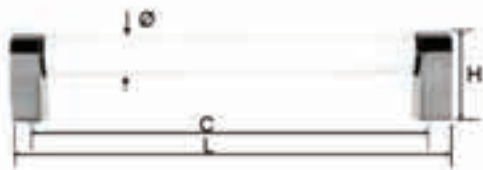

30059/30060/30061 - 501

30059/30060/30061 - 500

34000/34059/34060

31059

Ref. No.	C mm	Ø mm	H mm	L mm	L inches	Box Qty.
Brushed Stainless Steel Pedestals						
30000-38-*	96	18	38	168	6-5/8	2
30059-38-*	128	18	38	200	7-7/16	2
30060-38-*	160	18	38	232	9-1/8	2
30061-38-*	192	18	38	264	10-3/8	2

* available in clear – 500 or frosted - 501

Chrome Pedestals with clear crystal

31059-96-500	128	20	45	184	7-1/4	20
--------------	-----	----	----	-----	-------	----

Brushed Nickel End Caps with clear crystal