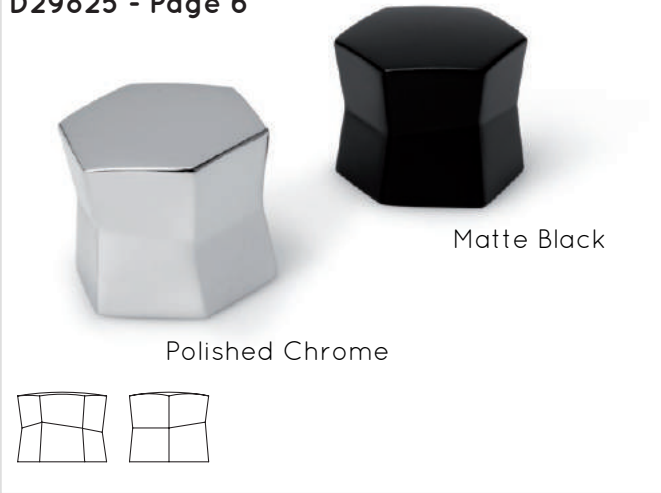

Additional Finishes *

Finishes Available on Addendum Pages 3-6

D29825 - Page 6