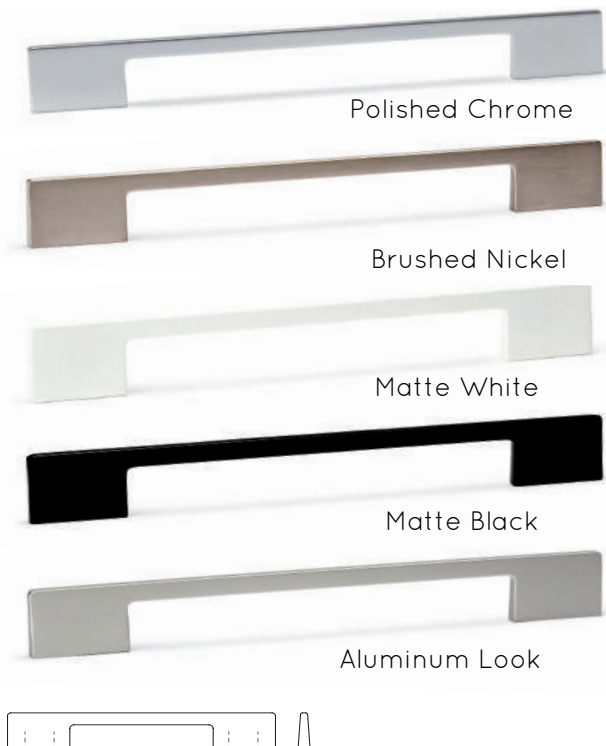

Additional Finishes *

Finishes Available on Addendum Pages 3-6

D204000 Series - Page 3

D209000 Series - Page 5

D208000 Series - Page 4

D210000 Series - Page 6

D205000 Series - Page 3

Additional Finishes *

Finishes available on Addendum pages 8-11 & Catalogue pages 104-107 & 111-123:

Brushed Platinum

Brushed Bronze

Brushed Graphite

Matte Rose Gold

English Bronze

Brushed Brass

Vintage White Iron

Vintage Pewter

Vintage Black Iron

Vintage Brass

Vintage Rusty Iron

Vintage Nickel

Brushed Brown

Varnished Matte Black

Vintage Copper