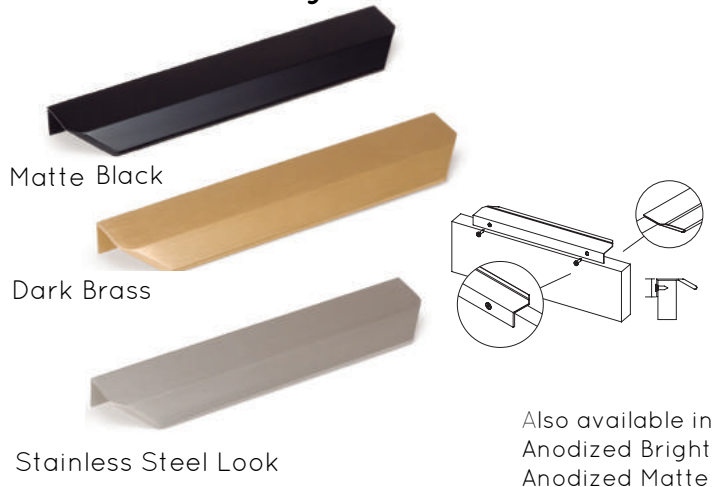

Additional Finishes *

Finishes Available on Addendum Pages 3-6

D29825 - Page 6

D29515 - Page 3

D29626 - Page 5

D206000 Series - Page 4

D207000 Series - Page 4

D29718 - Page 6

Finishes available on Addendum pages 8-11 & Catalogue pages 104-107 & 111-123:

Brushed Platinum

Brushed Bronze

Brushed Graphite

Matte Rose Gold

English Bronze

Brushed Brass

Vintage White Iron