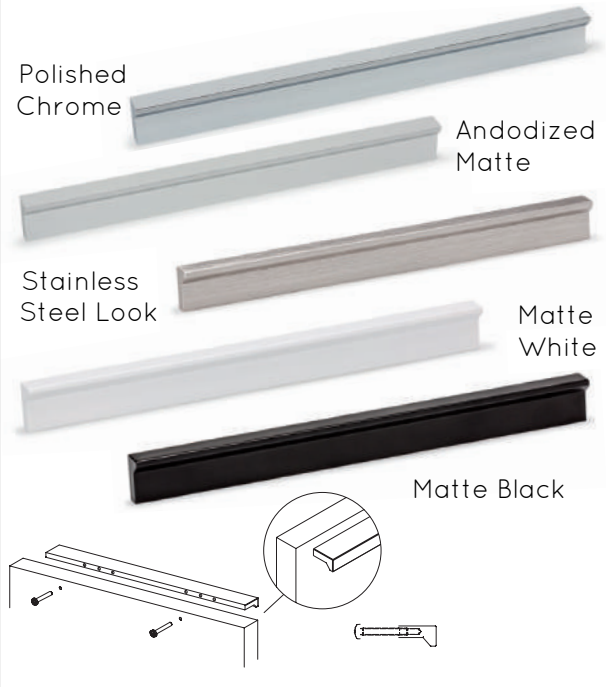

Additional Finishes *

Finishes Available on Addendum Pages 3-6

D204000 Series - Page 3