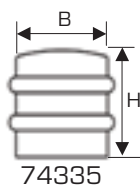

74396

Ref. No.	Material	øD mm	øB mm	H mm	Box Qty.
74335-1003	Lacquered Cork	35	34	10	
74335-1009	Lacquered Beech	35	34	10	
74354-1009	Lacquered Beech	54	30	10	
74393-1009	Lacquered Beech	25	55	93	10
74394-38-1009	Lacquered Beech & Stainless Steel	25	55	94	10
74396-1009	Lacquered Beech	25	35	96	10

FASTENERS INCLUDED: Hardware Kit
MATERIAL: See above & Rubber