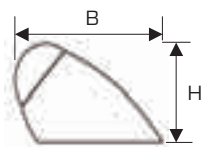

74396

74354

Ref. No.	Material	øD mm	øB mm	H mm	Box Qty.
74335-1003	Lacquered Cork	35	34	10	
74335-1009	Lacquered Beech	35	34	10	
74354-1009	Lacquered Beech	54	30	10	
74393-1009	Lacquered Beech	25	55	93	10
74394-38-1009	Lacquered Beech & Stainless Steel	25	55	94	10
74396-1009	Lacquered Beech	25	35	96	10

FASTENERS INCLUDED: Hardware Kit
MATERIAL: See above & Rubber