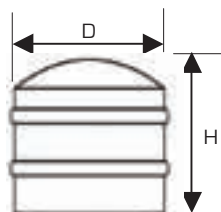

74037

Ref. No.	Colour	øD mm	H mm	Box Qty.
74000-801	Rose	100	50	1
74000-802	Black	100	50	1
74000-803	Onyx	100	50	1
74037-801	Rose	35	34	10
74037-802	Black	35	34	10
74037-803	Onyx	35	34	10

Item 74000 is 1 kg. (2.2 lbs) in weight and is not mounted to the floor.
Due to the nature of marble, no two doorstops will be alike.

FASTENERS INCLUDED: Hardware Kit for 74037 only
MATERIAL: Polished Marble & Rubber