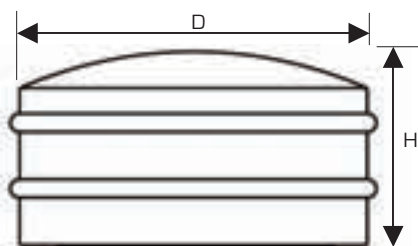

74000

Ref. No.	Colour	øD mm	H mm	Box Qty.
74000-801	Rose	100	50	1
74000-802	Black	100	50	1
74000-803	Onyx	100	50	1
74037-801	Rose	35	34	10
74037-802	Black	35	34	10
74037-803	Onyx	35	34	10

Item 74000 is 1 kg. (2.2 lbs) in weight and is not mounted to the floor.
Due to the nature of marble, no two doorstops will be alike.

FASTENERS INCLUDED: Hardware Kit for 74037 only
MATERIAL: Polished Marble & Rubber