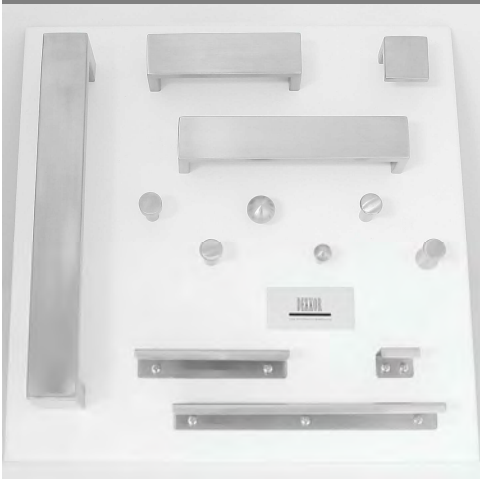

Bow & D Handles & Round Knobs

SB230

Knobs

SB225

Bar Handles & Cylindrical Knobs

SB910

New Door & Appliance Handles

SB510

Hooks & Doorstops

SB900

Door & Appliance Handles

SB270

BIG, In & Long Knob Series

SB280

Flat (19100) & Thin (19200) Series

SB250