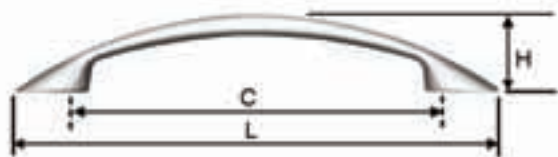

37096

54059

22122 - 22124

Ref. No.	C mm	H mm	Width mm	L mm	L Inches	Box Qty.
22122-135	64	25	8	82	3-1/4	25
22124-135	128	31	12	148	5-13/16	25
37096-135	96	23	13	113	4-7/16	25
54059-135	128	34	19/24	152	5	25

FASTENERS INCLUDED: M4 x 25

MATERIAL/FINISH: Mazac / Gold Nickel Satin