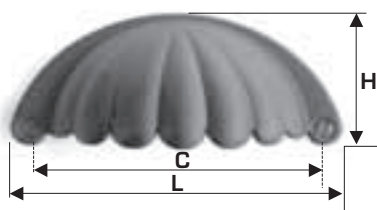

23032-94

23065-94

23075-94

23427-94

23085-94

23413-94

| Ref. No. | C mm | H mm | Depth mm | L mm | L Inches | Box Qty. |
|----------|------|------|----------|------|----------|----------|
| 23032-94 | 96 | 35 | 21 | 105 | 4-1/8 | 25 |
| 23065-94 | 64 | 22 | 21 | 85 | 3-3/8 | 25 |
| 23075-94 | 64 | 35 | 21 | 75 | 2-15/16 | 25 |
| 23085-94 | 64 | 34 | 20 | 84 | 3-5/16 | 25 |
| 23413-94 | 96 | 48 | | 116 | 4-9/16 | 25 |
| 23427-94 | 75 | 45 | | 96 | 3-3/4 | 25 |

FASTENERS INCLUDED: M4 x 25

MATERIALS: Mazac

FINISH: Black Satin