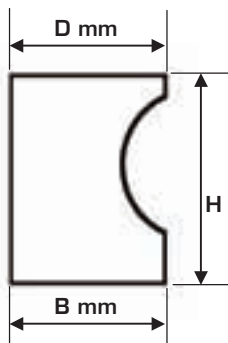

22647

1918 - 1919

1999

1997

1992 - 1993

Ref. No.	B mm	D mm	H mm	Box Qty.
22647-144	18 x 8	30 x 14	16	25
1992-43	18	21	21	25
1993-43	23	25	22	25
1999-43	11	28	25	25
1997-43	14	21	28	25
1918-43	18	18	25	25
1919-43	12	12	25	25

**FASTENERS INCLUDED:** M4 x 25

**MATERIAL:** Brass (except: 22647 - Mazac)

**FINISH:** Brushed Nickel