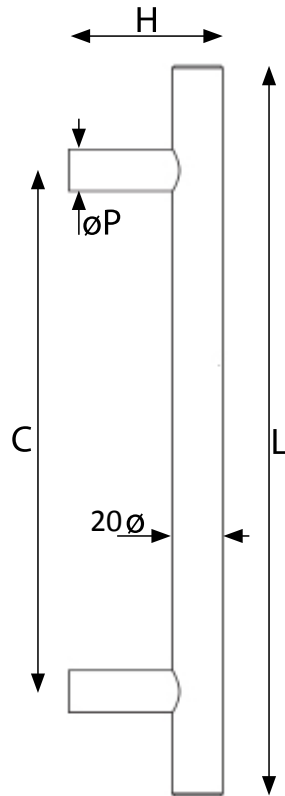

Bar Door & Appliance Pull

Ref. No.	Cmm	Hmm	Pmm	Lmm	L inches	Box
94250EXT-386	250	65	18	400	15-3/4	2
94250INT-386	250	65	18	400	15-3/4	2

Order 1 x EXT and 1 x INT for back-to-back set

Fasteners NOT Included: (see pages 129 - 130 of catalogue) • AISI 304 Stainless Steel with a brushed finish