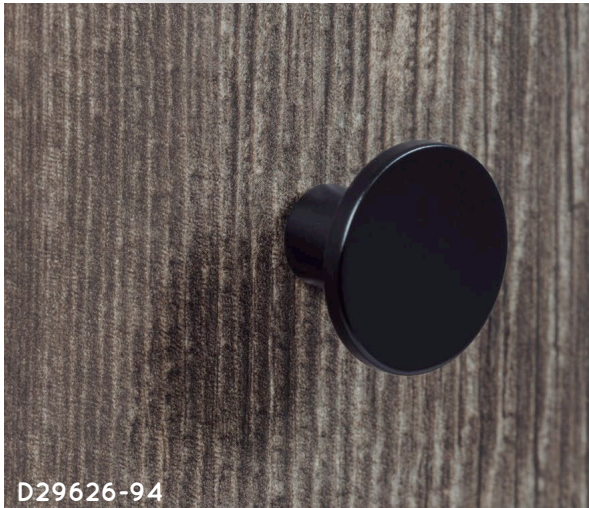

# Matte Black

17 D209096-80

D29626-94

D209160-80

Ref. No	C mm	L mm	L inches	H mm	Box
D209096-80	96	103	4-1/16	30	25
D209160-80	160	167	6-9/16	30	25
D209256-80	256	263	10-3/8	30	25
D29626-94	-	26	1/4	18	25

80 – matte black coated aluminum    94 – matte black coated mazac

*Ask about other finishes!*

See 'Finishes' Pages 1 & 2

Fasteners Included M4 x 25